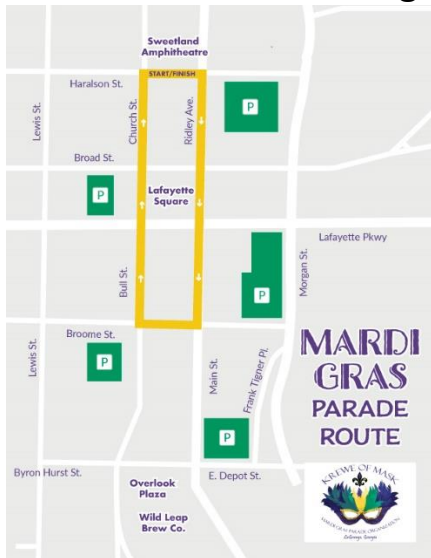

LAGRANGE
GEORGIA

News Release

FOR IMMEDIATE RELEASE

February 16, 2022

**Street Closures Planned for 2022 Krewe of Mask Mardi
Gras Parade Saturday, February 19th,
LGTV to Carry Parade Live**

LaGrange, Ga. February 16, 2022 – The annual Krewe of Mask Mardi Gras Parade will be held in downtown LaGrange Saturday, February 19th starting at 7:00 p.m. Several streets along the parade route will be closed to traffic starting at 6:45 p.m.

2022 Krewe of Mask Mardi Gras Parade Route

The parade will begin and end at Sweetland Amphitheatre, 110 Smith Street. The parade will travel down Ridley Avenue to Broome Street, then Bull Street back to Sweetland.